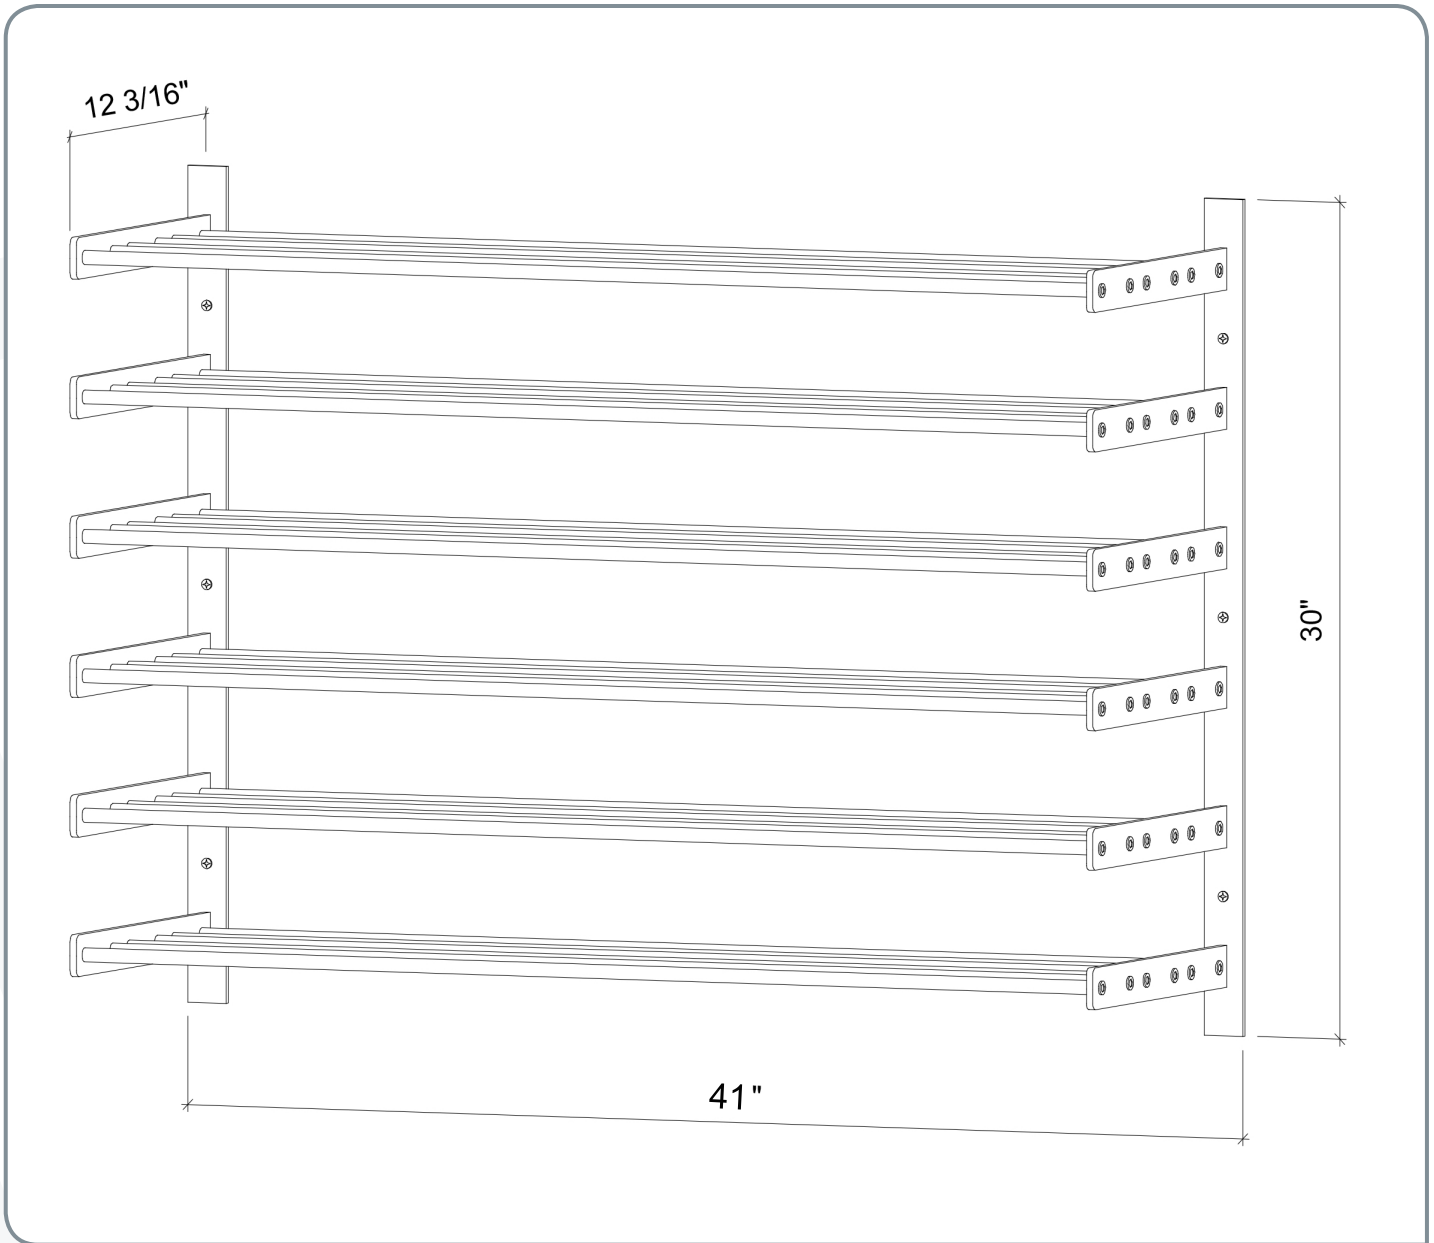

# Evolution Wine Wall 30"

Spec Sheet for (WW-303)

**VINTAGEVIEW**<sup>®</sup>  
MOVING WINE STORAGE FORWARD

4690 Joliet St, Denver CO 80239 | phone: 866.650.1500 | fax: 866.650.1501 | [VintageView.com](http://VintageView.com)