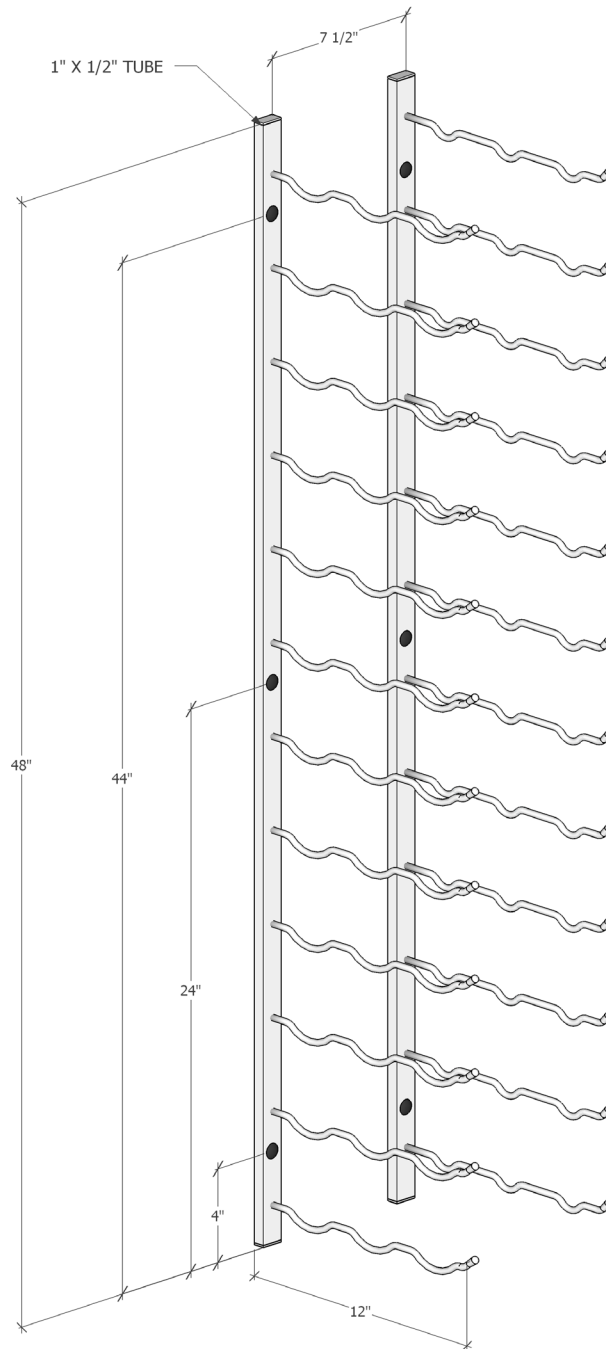

W Series 4'

Spec sheet for WS43, 36-bottle wine rack

Account for 13" width
with wine bottle in rack

VINTAGEVIEW[®]
MOVING WINE STORAGE FORWARD

4690 Joliet St., Denver, CO 80239 | phone: 866.650.1500 | fax: 866.650.1501 | VintageView.com